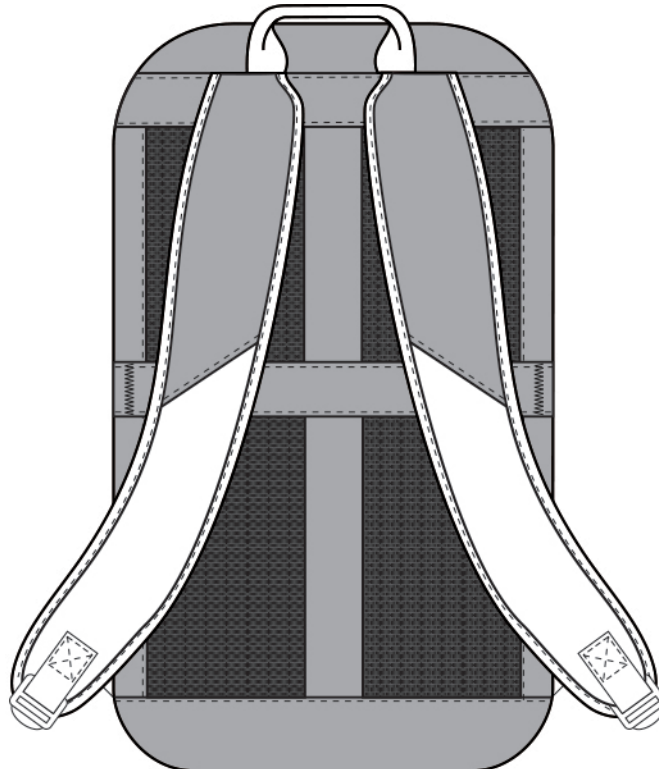

- 600D poly canvas; 360D poly twisted twill canvas
- Large main compartment
- Back dedicated padded laptop compartment
- Front dedicated organization pocket
- Side mesh pocket
- Metal zipper pulls
- Air mesh padded back and shoulder straps
- Luggage trolley pass through on back
- Laptop sleeve dimensions: 18.75”h x 14.75”w; fits most 15” laptops
- Dimensions: 18.75”h x 11.25”w x 4.75”d; Approx. 1,002 cubic inches

Note: Bags not intended for use by children 12 and under.

---

**COLOR INFORMATION**

Black  
NTR BLACK C

FRONT VIEW

BACK VIEW