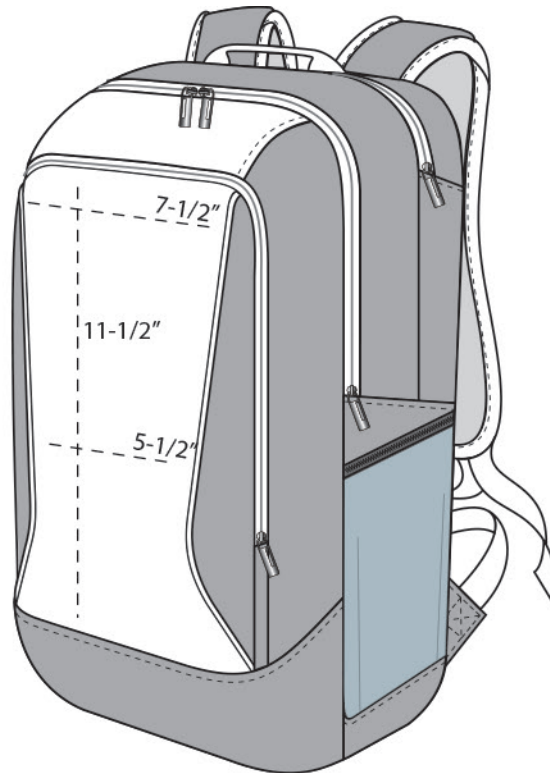

- 600D poly canvas; 360D poly twisted twill canvas
- Large main compartment
- Back dedicated padded laptop compartment
- Front dedicated organization pocket
- Side mesh pocket
- Metal zipper pulls
- Air mesh padded back and shoulder straps
- Luggage trolley pass through on back
- Laptop sleeve dimensions: 18.75”h x 14.75”w; fits most 15” laptops
- Dimensions: 18.75”h x 11.25”w x 4.75”d; Approx. 1,002 cubic inches

Note: Bags not intended for use by children 12 and under.

---

**COLOR INFORMATION**

Black  
NTR BLACK C

FRONT VIEW

BACK VIEW